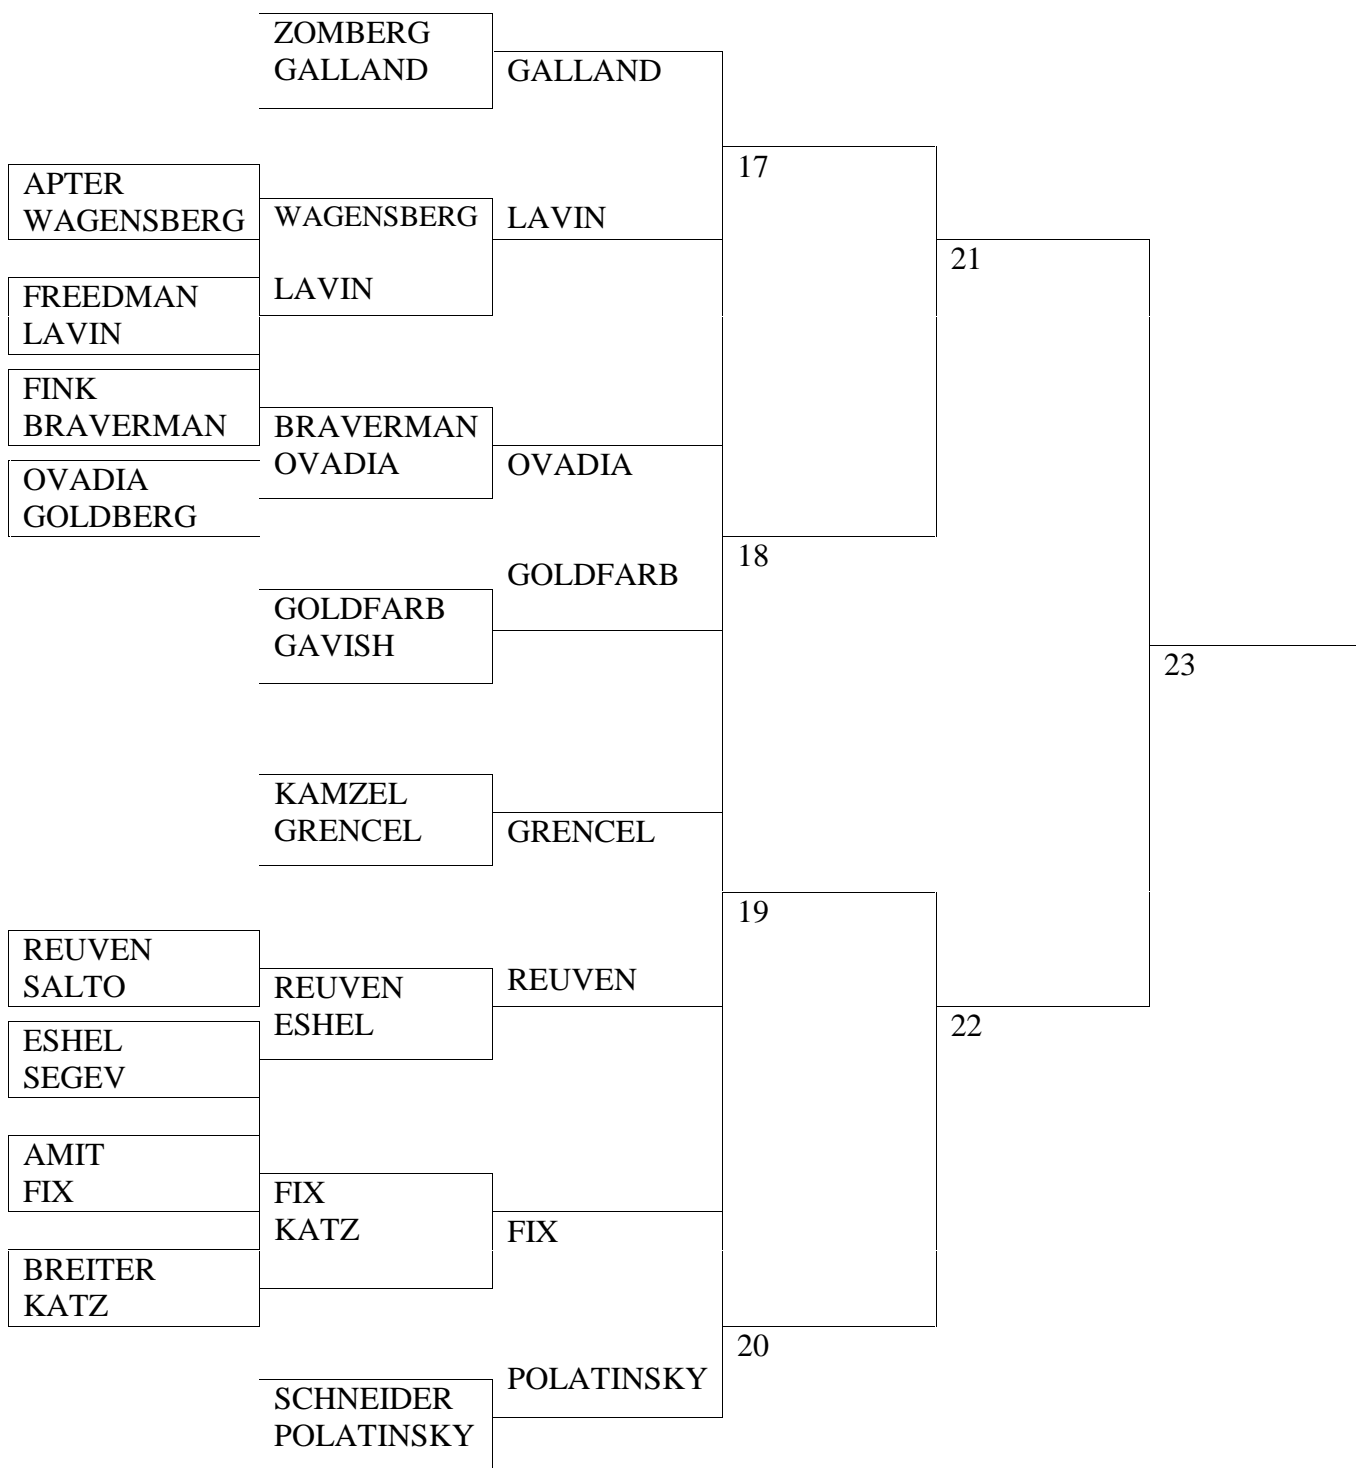

LAWN BOWLS ASSOCIATION OF ISRAEL
MAX SPITZ SINGLES 2016 – WOMENS DRAW

DATE	TIME	GAMES	VENUE
13/2/16	12:15	1-8	RAMAT GAN
20/2/16	09:45	9-16	RAANANA
27/2/16	09.45	17-20	RAMAT GAN
5/3/16	09:45 12:30	21- 22 FINAL	RAANANA

RAMAT GAN	1-8	12:15	13/2/16
RAANANA	9-16	09:45	20/2/16
RAMAT GAN	17-20	09.45	27/2/16
RAANANA	21- 22 FINAL	09:45 12:30	5/3/16